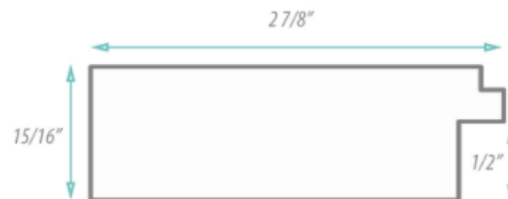

SPECIFICATION SHEET

FRAMED MIRROR

MODEL#: FM 80743-18X36

FRAMED MIRRORS COLLECTION

FEATURES:

- ONE 18X36" HIGH RESOLUTION SILVER PLATE GLASS MIRROR SIZE W/ DECORATIVE FRAME.
- "WALL HUGGER" HANGER FOR MOUNTING INCLUDED.
- STANDARD MOUNTING STYLE IS VERTICAL. FOR HORIZONTAL, PLEASE SPECIFY WHEN ORDERING.
- PACKED IN FOUR WALL (FOLDED DOUBLE WALL) CORRUGATION.
- STYLE: MODERN
- COLOR: WHITE
- FINISH: MATTE

MIRROR FINISHES:

- FLAT POLISHED EDGE
- BEVELED EDGE

OVERALL SIZE DIMENSION: 22 1/2" WIDE X 40 1/2" HIGH X 1" DEEP